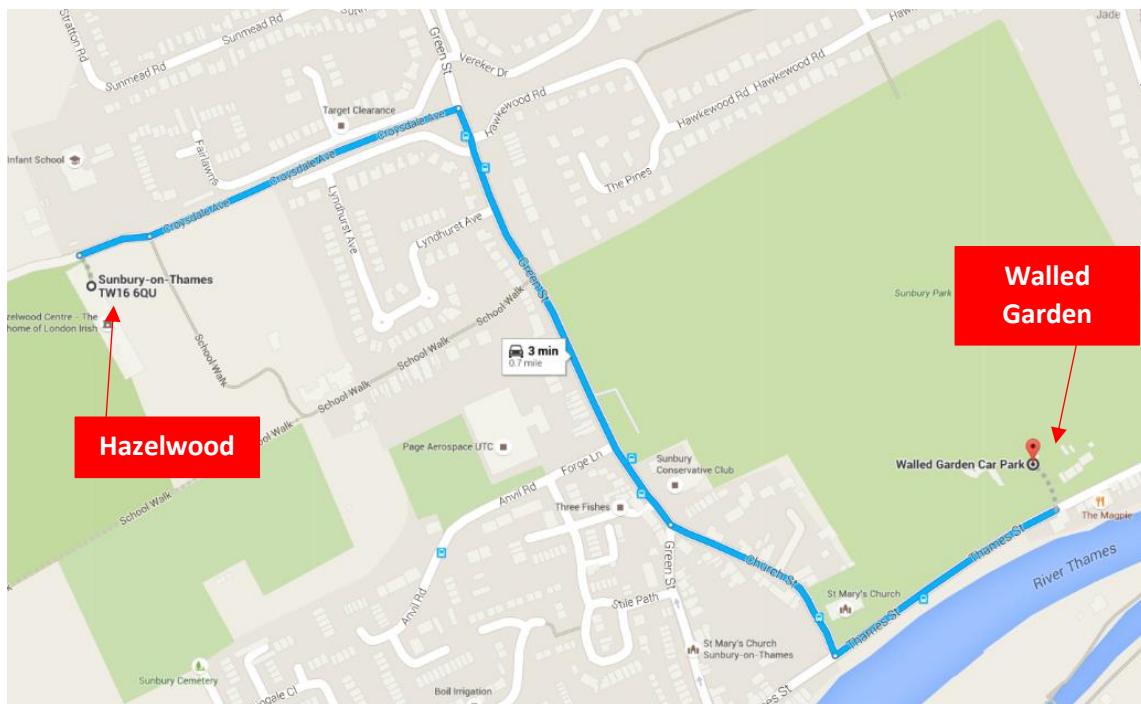

ALTERNATIVE CAR PARKS

Please show consideration towards our residents and **do NOT** park down side streets in the surrounding area. Use a car park from the list below.

Sunbury Park, Green Street TW16 6RA

The Walled Garden, Thames Street TW16 6AF

Orchard Meadow, The Avenue TW16 5HY

Thames Street, TW16 5QF