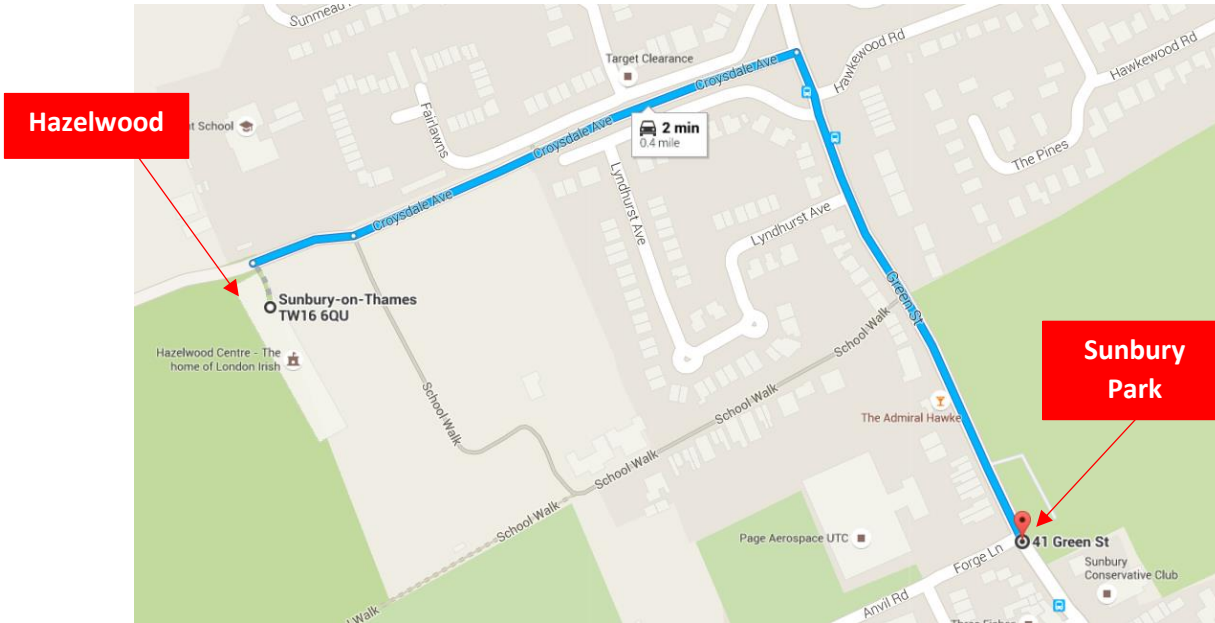

ALTERNATIVE CAR PARKS

Please show consideration towards our residents and **do NOT** park down side streets in the surrounding area. Use a car park from the list below.

Sunbury Park, Green Street TW16 6RA

The Walled Garden, Thames Street TW16 6AF

Orchard Meadow, The Avenue TW16 5HY

Thames Street, TW16 5QF