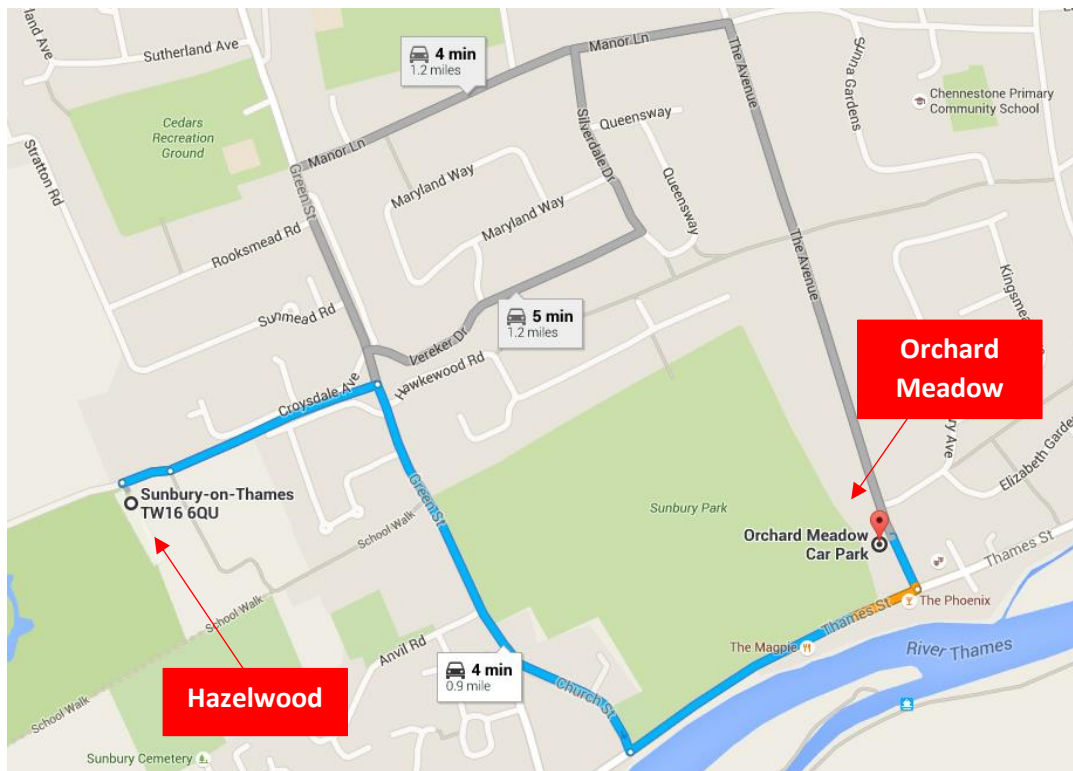

ALTERNATIVE CAR PARKS

Please show consideration towards our residents and **do NOT** park down side streets in the surrounding area. Use a car park from the list below.

Sunbury Park, Green Street TW16 6RA

The Walled Garden, Thames Street TW16 6AF

Orchard Meadow, The Avenue TW16 5HY

Thames Street, TW16 5QF